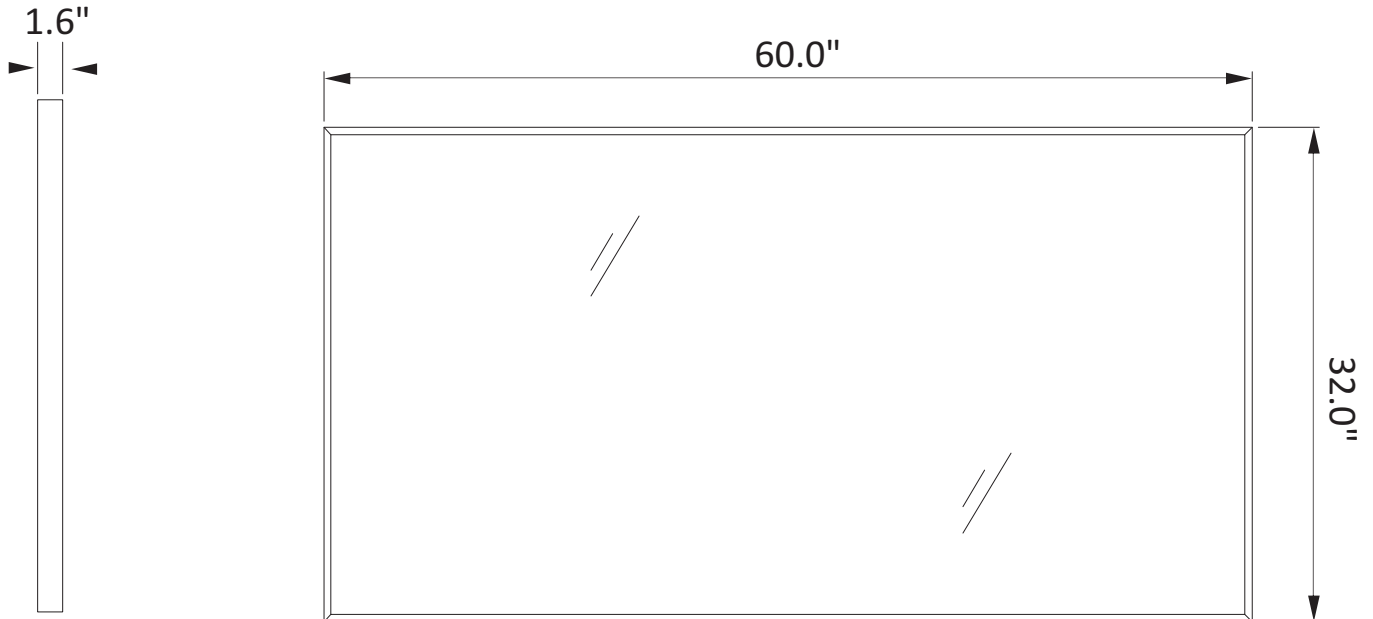

INSTALLATION SPECIFICATION

Model No.:	701860-MIR-BG
Finish:	Brushed gold
Mount type:	Wall-mounted
Orientation:	Horizontal
Material:	Aluminum
Storage included:	No
Overall size:	60.0"W x 32.0"D x 1.6"H
Net weight:	36.8 lbs
Lens material:	5mm lens

Viella
60"
Bathroom Mirror

All measurements are approximate. Measurements may vary +/- 1/2"

INSTALLATION SPECIFICATION

Model No.:	701860-MIR-TB
Finish:	Matt black
Mount type:	Wall-mounted
Orientation:	Horizontal
Material:	Aluminum
Storage included:	No
Overall size:	60.0"W x 32.0"D x 1.6"H
Net weight:	36.8 lbs
Lens material:	5mm lens

Viella
60"
Bathroom Mirror

All measurements are approximate. Measurements may vary +/- 1/2"