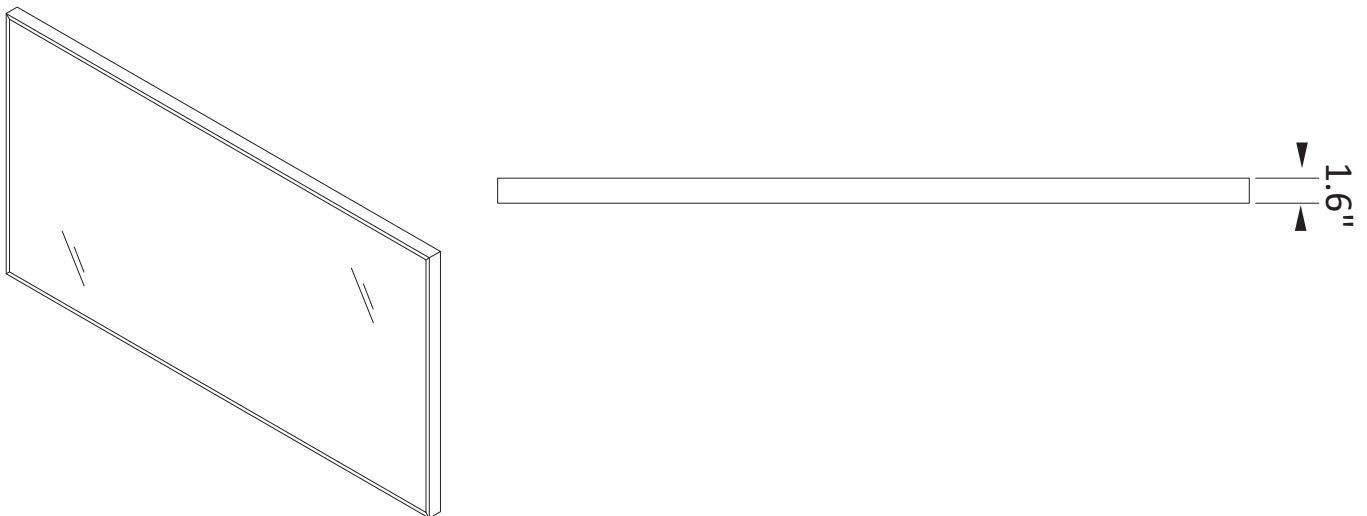

INSTALLATION SPECIFICATION

Model No.:	701860-MIR-BG
Finish:	Brushed gold
Mount type:	Wall-mounted
Orientation:	Horizontal
Material:	Aluminum
Storage included:	No
Overall size:	60.0"W x 32.0"D x 1.6"H
Net weight:	36.8 lbs
Lens material:	5mm lens

Viella
60"
Bathroom Mirror

All measurements are approximate. Measurements may vary +/- 1/2"

INSTALLATION SPECIFICATION

Model No.:	701860-MIR-TB
Finish:	Matt black
Mount type:	Wall-mounted
Orientation:	Horizontal
Material:	Aluminum
Storage included:	No
Overall size:	60.0"W x 32.0"D x 1.6"H
Net weight:	36.8 lbs
Lens material:	5mm lens

Viella
60"
Bathroom Mirror

All measurements are approximate. Measurements may vary +/- 1/2"